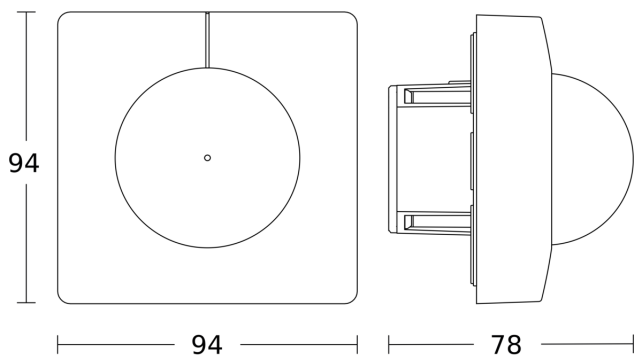

# IS 345

V3 KNX - in-ceiling installation, sq. white  
EAN 4007841 079680  
Article number 079680

Dimension Drawing 1

Dimension Drawing 2